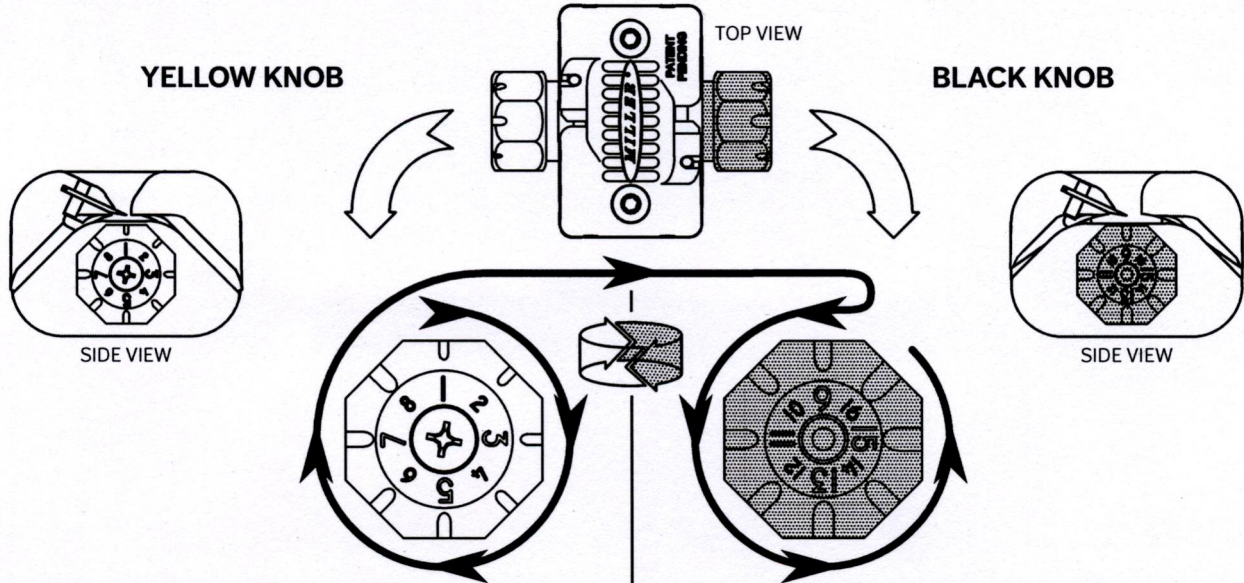

MSAT™ 16

TOOL OPERATING INSTRUCTIONS

A RIPLEY® BRAND

SETTING	1	2	3	4	5	6	7	8	9	10	11	12	13	14	15	16				
TUBE DIA. (MM)	1.1	1.2	1.3	1.4	1.5	1.6	1.7	1.8	1.9	2.0	2.1	2.2	2.3	2.4	2.5	2.6	2.7	2.8	2.9	3.0

MSAT™ 16